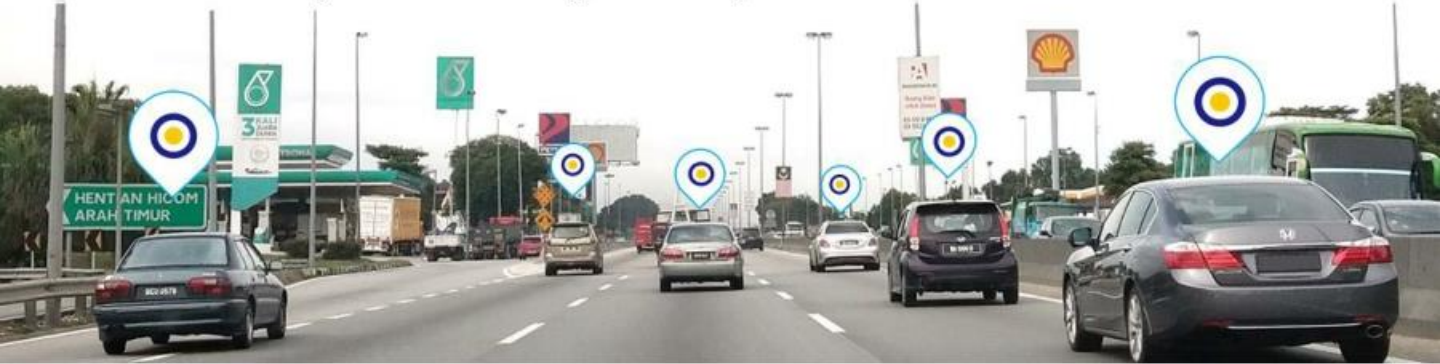

Connected Fleet Management for Safety & Eco Driving in Malaysia

Connected Fleet management service "KITARO"

KITARO is a Connected Fleet Management solution enables operators to increase safety and efficiency, reduce fuel cost, maximize scheduling and dispatch, and increase customer satisfaction.

Many commercial vehicle operators in East Asia face challenges for managing their fleets of commercial motor vehicles, such as cars, vans, trucks and busses.

"KITARO" is a leading and well-known Connected Fleet Management service in Japan, which enables commercial vehicle operators to visualize the exact location, trip history, health of individual vehicles, driver's behavior and etc. with user-friendly dashboard and useful reporting features.